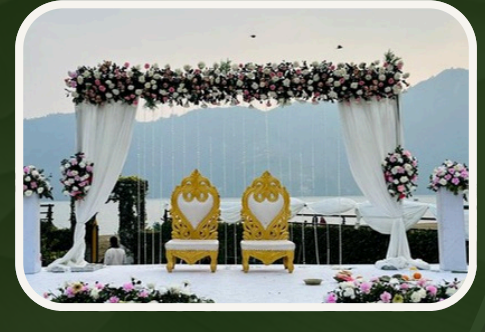

Silver Package Stage Backdrop

SB 03